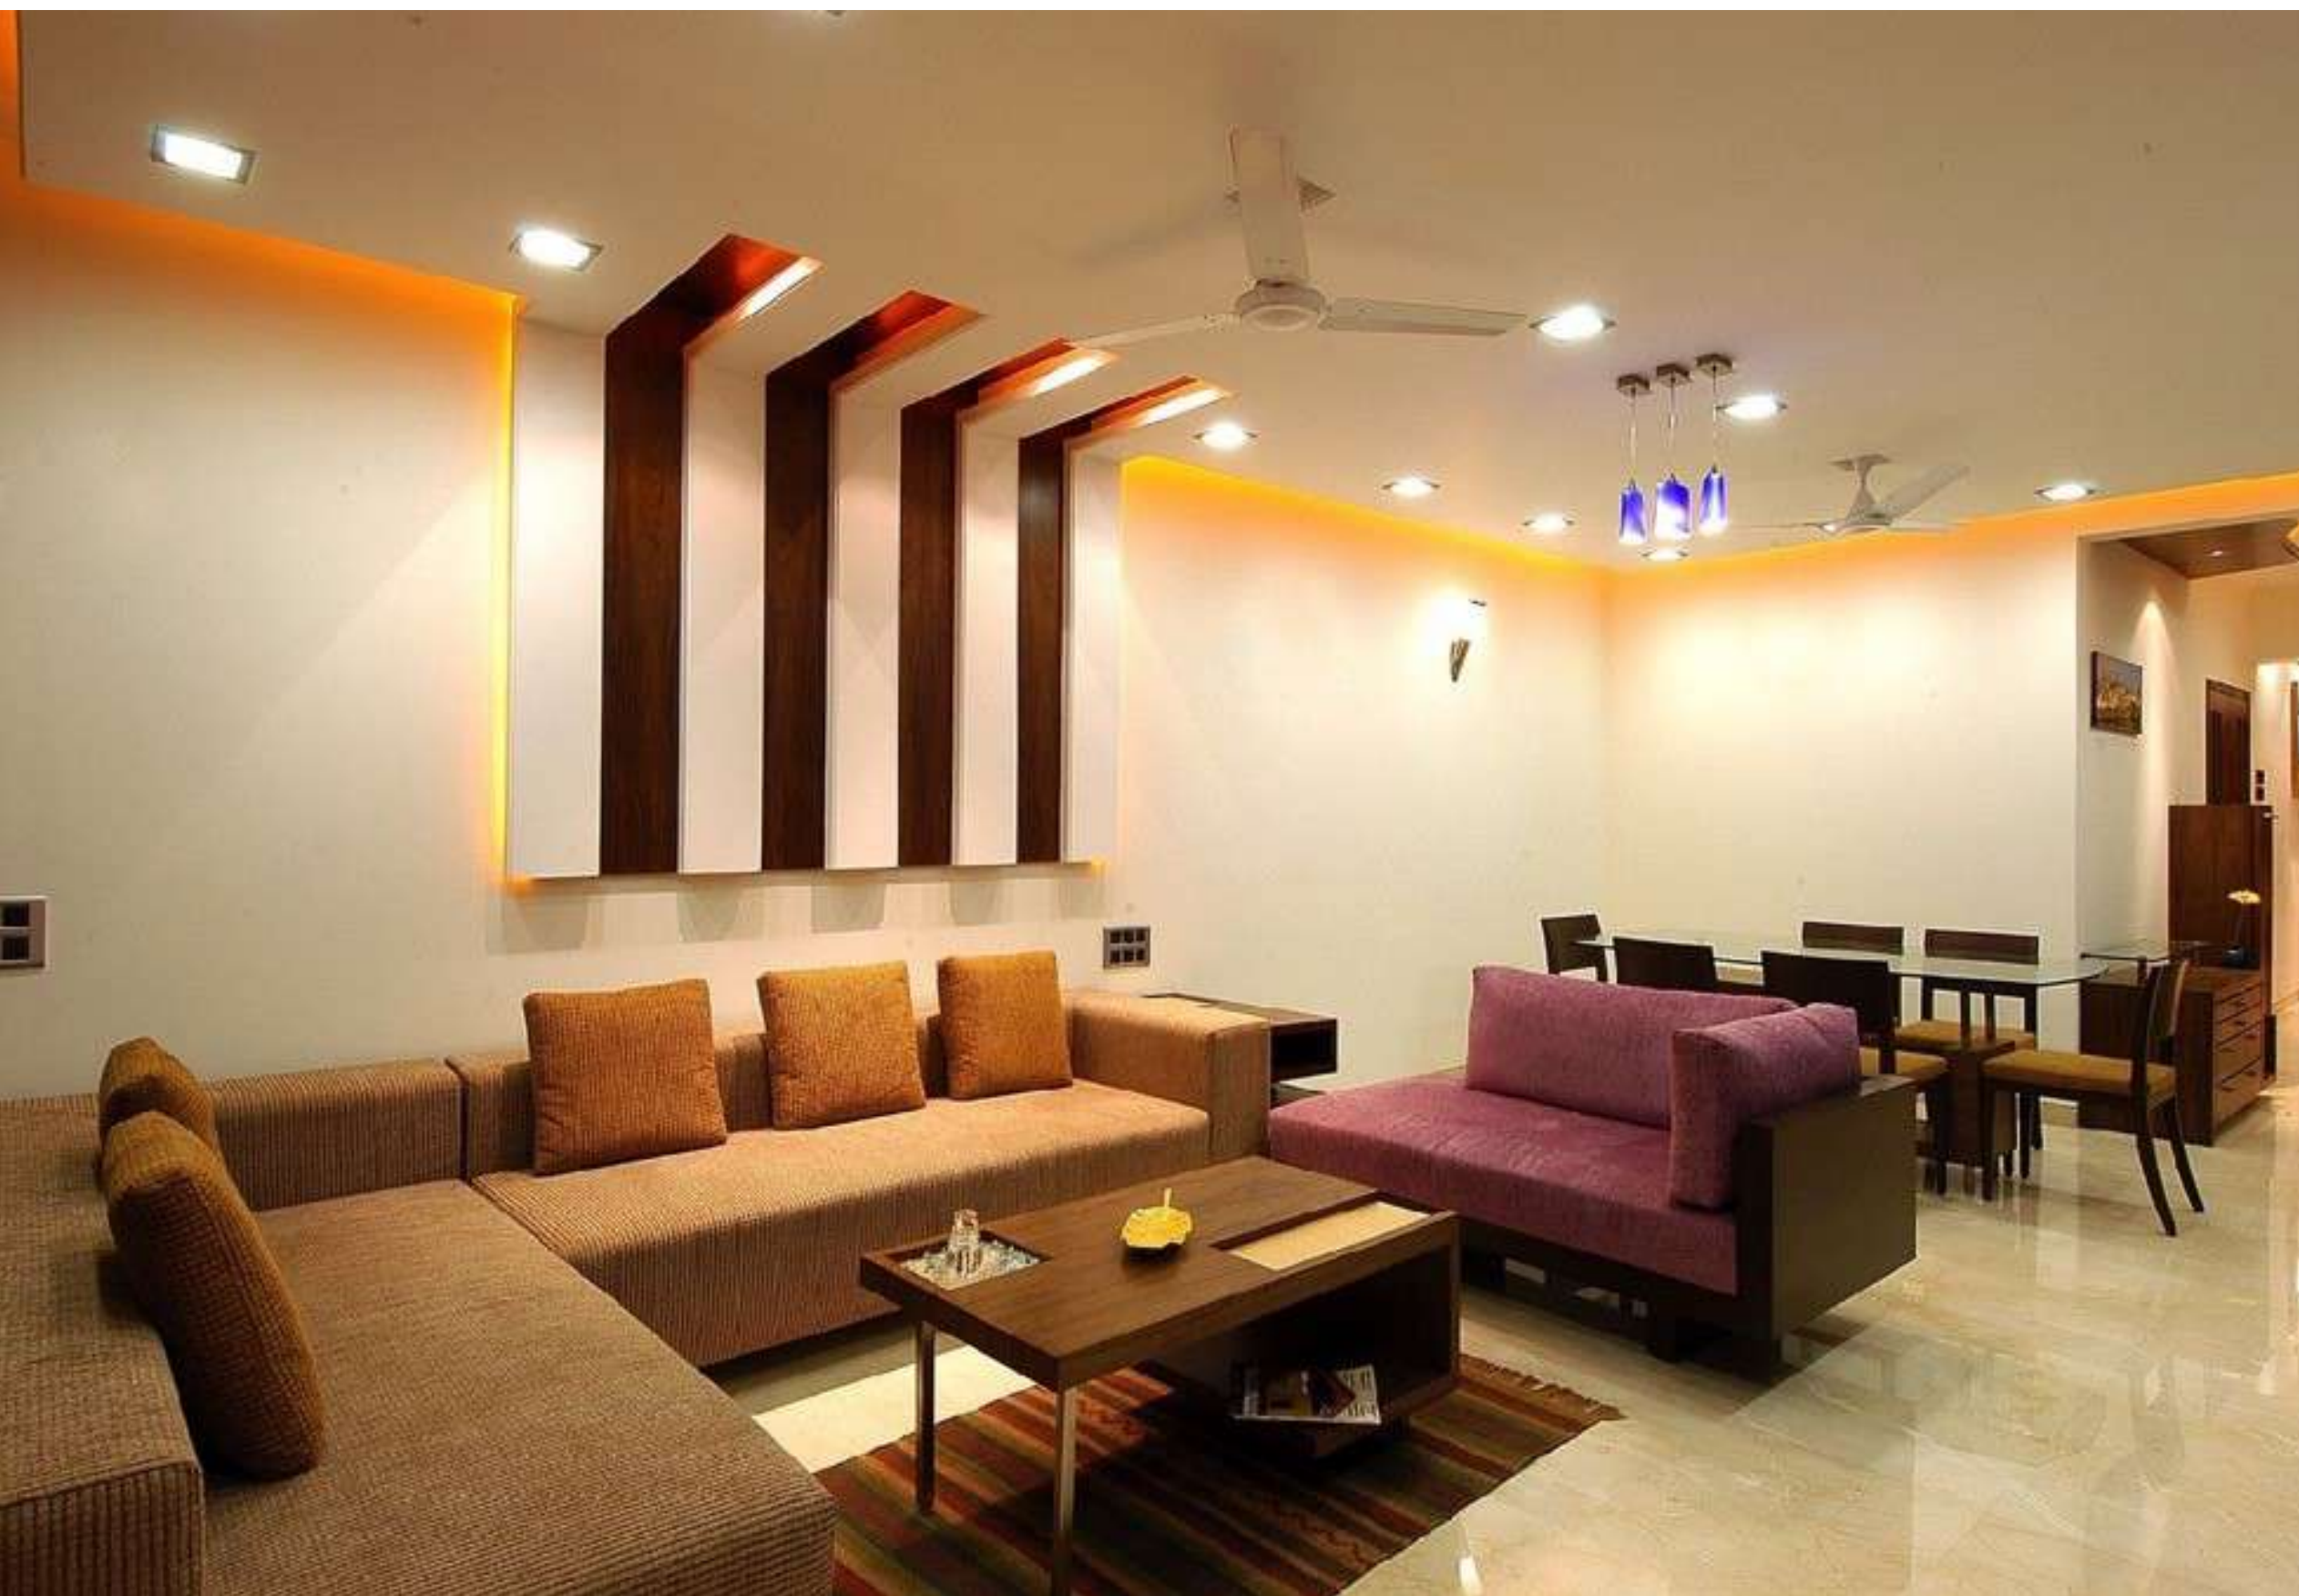

**MOKSH
INTERIOR**

Sujoy Das

Location: Borivali

Size : 1,800 SQ FT

Duration: 3 Months